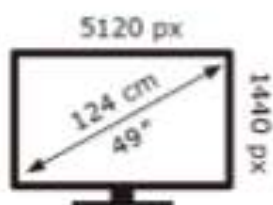

Samsung

S49DG934SU

61 kWh/1000h

ABCDEF **G**
HDR
75 kWh/1000h

2019/2013

Samsung

S49DG934SU

61 kWh/1000h